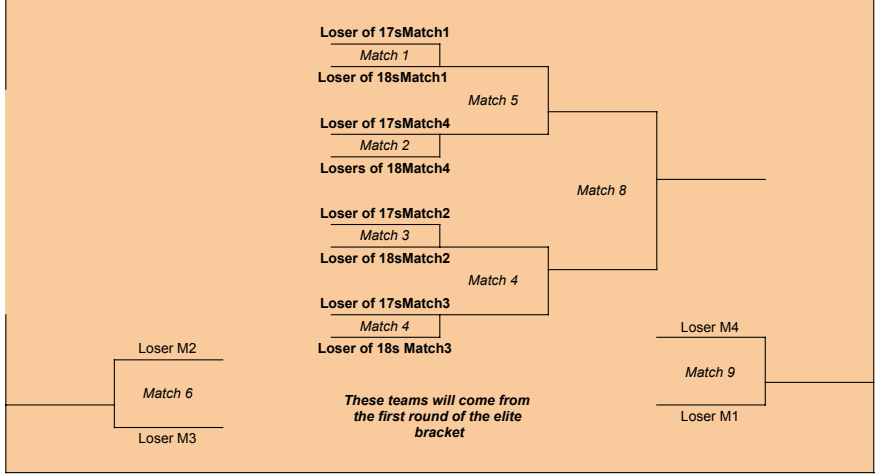

Power Divisions								Notes
17s				18s				
Power Pool A	Power Pool B	Pool A	Pool B	Power Pool A	Power Pool B	Pool A	Pool B	
1	2	9	10	1	2	9	10	
4	3	12	11	4	3	12	11	
5	6	13	14	5	6	13	14	
8	7	16	15	8	7	16	15	

The following flow chart is for 17 & 18s but is an example for how the flow of 15s & 16s will go as well. 14s will have a smaller powerpool size but share similarities in flow. Club and Classic divisions will just remain a standard tournament. Teams who make the Power Pool will be announced on Monday November 27th that are selected from a committee not affiliated with any of the participating clubs. This committee will place teams in the pools based on finishes in previous events, and results from the 2022-23 season.

Bracket

17s Elite Bracket 18s Elite Bracket

Open Bracket Remaining Brackets

The remainder of the brackets will be flows of 4 from the results of Saturday. Meaning second place teams from 17s pool A & B would go into a 4 team bracket with the 18s Pool A & B pools. This would happend for the 3rd and 4th place teams as well