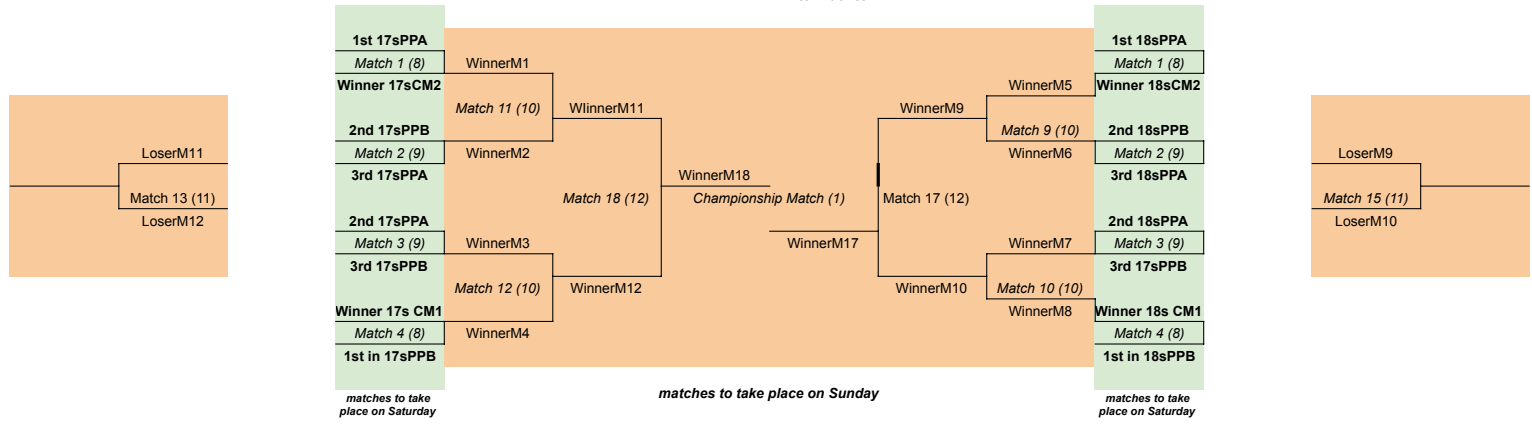

Power Divisions								Notes
17s				18s				
Power Pool A	Power Pool B	Pool A	Pool B	Power Pool A	Power Pool B	Pool A	Pool B	
1	2	9	10	1	2	9	10	
4	3	12	11	4	3	12	11	
5	6	13	14	5	6	13	14	
8	7	16	15	8	7	16	15	

The following flow chart is for 17 & 18s but is an example for how the flow of 15s & 16s will go as well. 14s will have a smaller powerpool size but share similarities in flow. Club and Classic divisions will just remain a standard tournament. Teams who make the Power Pool will be announced on Monday November 27th that are selected from a committee not affiliated with any of the participating clubs. This committee will place teams in the pools based on finishes in previous events, and results from the 2022-23 season.

Bracket

17s Elite Bracket 18s Elite Bracket

Open Bracket Remaining Brackets

The remainder of the brackets will be flows of 4 from the results of Saturday. Meaning second place teams from 17s pool A & B would go into a 4 team bracket with the 18s Pool A & B pools. This would happend for the 3rd and 4th place teams as well